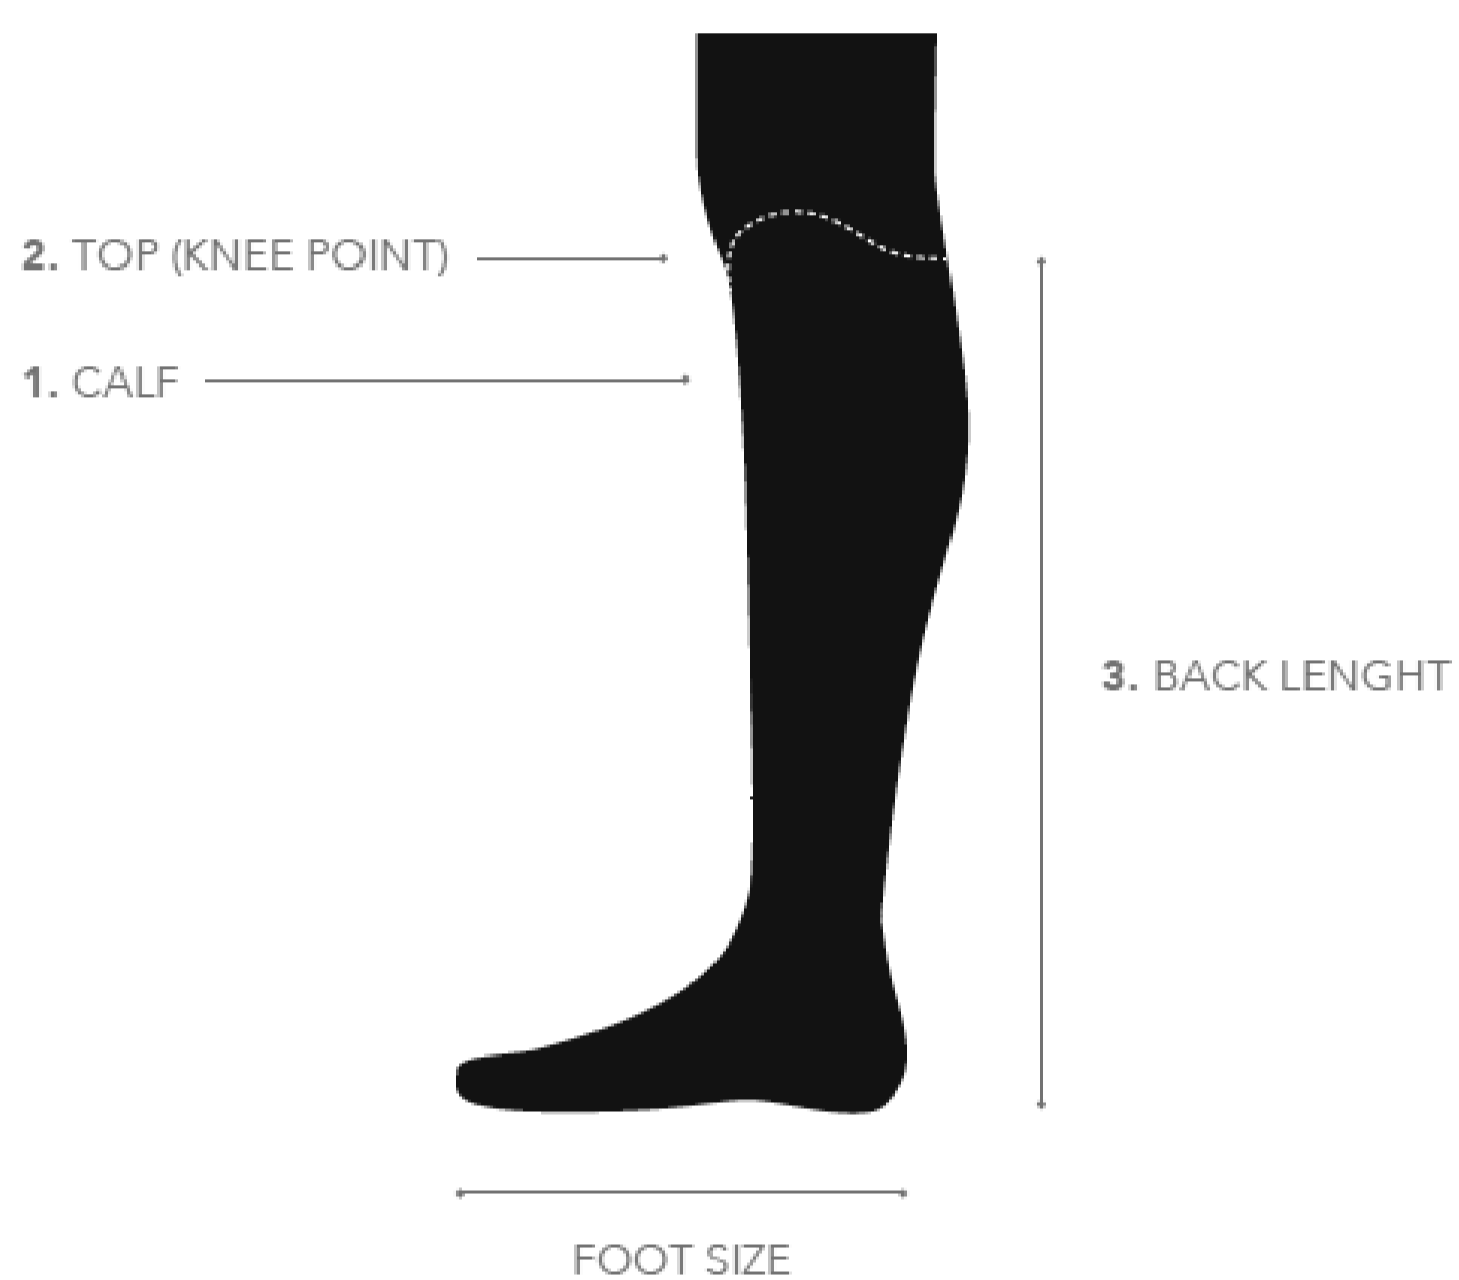

HOW TO DETERMINE MY SIZE

● SIZE CHART: MANHATTAN/BROOKLYN ●

Measurements must be taken wearing riding trousers and socks that you would normally use.
A flexible tape measure is recommended for the most precise results.

All our boots come in 11 sizes, from 35 to 45, according to standard european sizing, which corresponds with men's U.S. sizing from 3 to 11, and with women's sizes 5½ to 13½.

Follow Three Simple Steps

- Once you've determined your foot size, you can proceed to measuring your calf's circumference. take measurements while standing up, without shoes, and with straight legs slightly apart. having another person help you take your measurements would be ideal. While standing, measure the circumference of your calf at its widest point. Be sure that the tape measure remains horizontal without being too tight or too loose when wrapped around your calf. If your calves produce different measurements, use the larger measurement of the two.
- Measure the circumference of your knee just below the kneecap. This is where the boot's zipper ends, which is also the highest part of the boot. this point also corresponds to the back of the knee, where it bends.
- Lastly, measure for boot height from the floor to the crease at the back of your knee. Take this measurement barefooted or only wearing socks. This measurement should only be taken from the back and not from the front or sides. You must add 1 cm (3/8 inch) up to a maximum of 1.5 cm (5/8 inch) to the height measurement for the boots to naturally adapt to you.